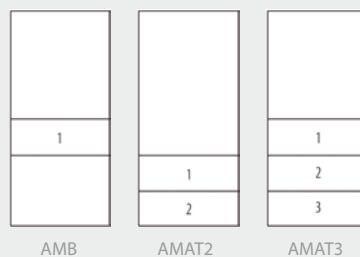

Slotted shelf to take AMD7D 7" vertical dividers (sold separately) (maximum load 45kg)

9" Divider

CODE	COLOUR
AMVD9	Grey, Cream

For use with AMS36 and AMHD36. (maximum load 45kg)

Pull Out Filing Shelf

CODE	COLOUR
AMPORS	Grey, Cream

Roll Out Filing Frame

CODE	COLOUR
AMROF	Grey, Cream

(Bracket required)

Takes foolscap or A4 filing pockets

Roll Out Tray

CODE	COLOUR
AMROT	Grey, Cream

(Bracket required)

Anti-tilt Brackets

AMB Single Bracket
 AMAT2 Anti-tilt (2 roll out fitments)
 AMAT3 Anti-tilt (3 roll out fitments)

CODE	COLOUR
AMB	Black
AMAT2	Black
AMAT3	Black

Anti tilt brackets must be used when more than one roll out fitment is fitted.